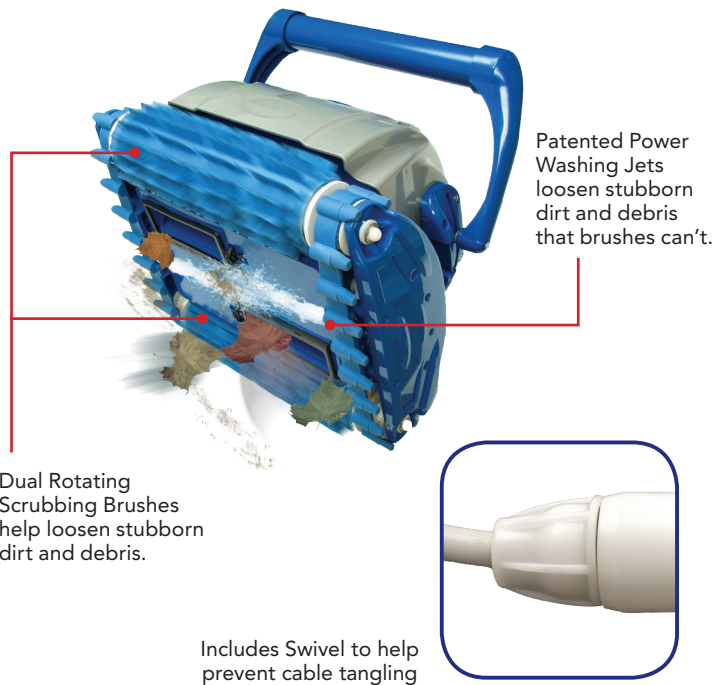

MILLENNIUM *SE*

ROBOTIC IN-GROUND POOL CLEANER

MILLENNIUM *SE*

KEY FEATURES

- NeverStuck™ System
- Rotating Scrubbing Brushes
- Extra Long 60' Floating Cable with Aquabot Swivel to help prevent cable tangling
- Compatible with External Timer*
- Equipped with Patented Power Washing Jets to help remove stubborn dirt and debris
- Cleans Floor, Walls and Waterline
- 2 Year Limited Warranty

*External Timer not included

MILLENNIUM SE

POWERFUL SUCTION. FAST CLEANING. ULTIMATE SIMPLICITY.

The Millennium SE is designed to clean residential In-Ground Pools of all sizes and surfaces. The SE moves through the water to automatically brush, vacuum and micro-filter dirt, debris and contaminants from the pool's floor, walls and waterline. The focus is on the pool basin, climbing once every fourth pass.

This cleaner is equipped with dual rotating scrubbing brushes to help loosen stubborn dirt and debris.

KEY FEATURES

- Patented Power Washing Jets
- Extra Long 60' Cable with Swivel
- Cleans Pool Floor, Wall and Waterline
- Dual Rotating Scrubbing Brushes